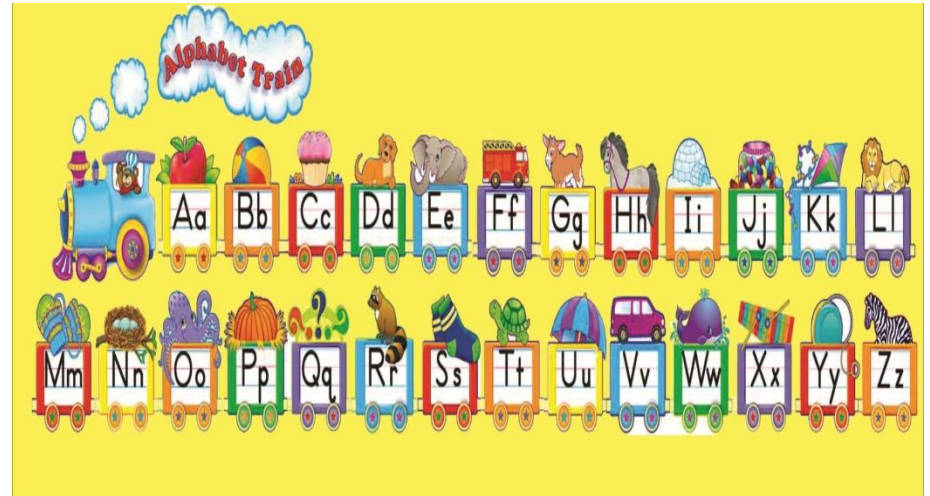

# Urdu Alphabets Sample (on sidewall of ECE Class Room)

Harooof-e-tahaji with seagreen background size 10"x1'  
in the form of 4 hangers letter size 4.5"x4" picture size, 7"x6"

# English Alphabets Sample (on sidewall of ECE Class Room)

Theme for Verandah